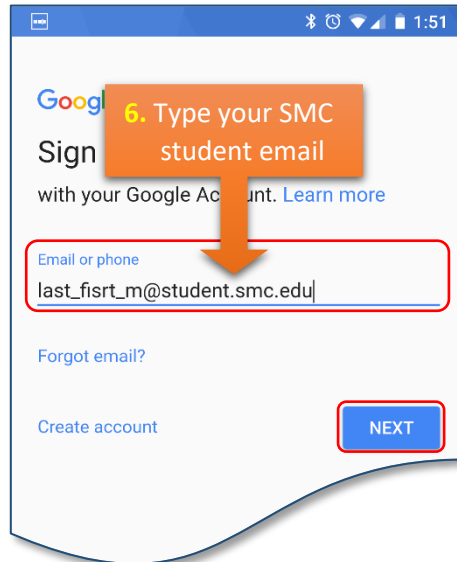

1. Open the Gmail App
(download it from the Play Store if it's not on your mobile)

Your SMC Student email should open within a few seconds...