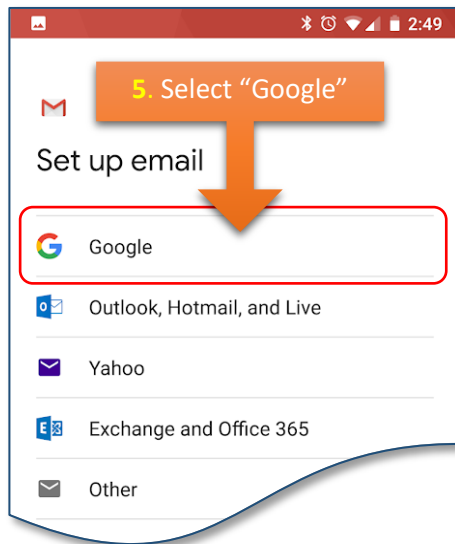

1. Open the Gmail App
(download it from the Play Store if it's not on your mobile)

Your SMC Student email should open within a few seconds...