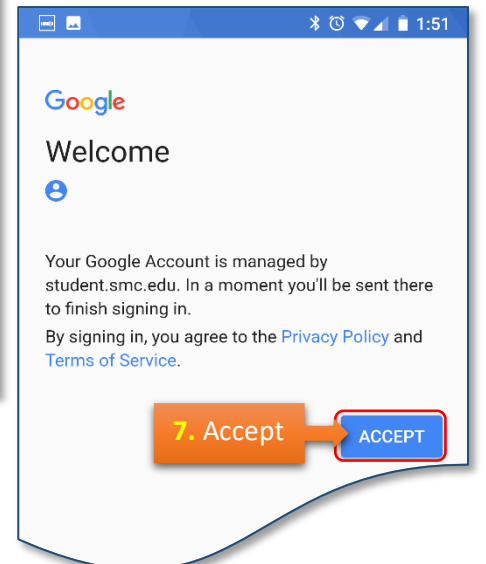

1. Open the Gmail App
(download it from the Play Store if it's not on your mobile)

Your SMC Student email should open within a few seconds...