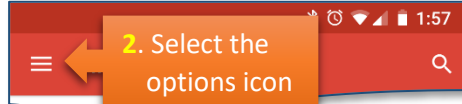

1. Open the Gmail App
(download it from the Play Store if it's not on your mobile)

Your SMC Student email should open within a few seconds...