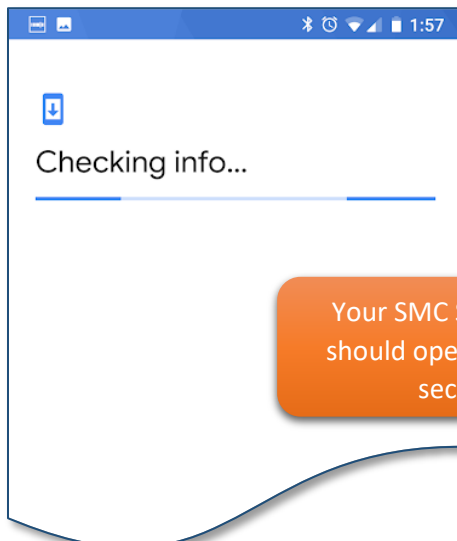

1. Open the Gmail App
(download it from the Play Store if it's not on your mobile)

Your SMC Student email should open within a few seconds...