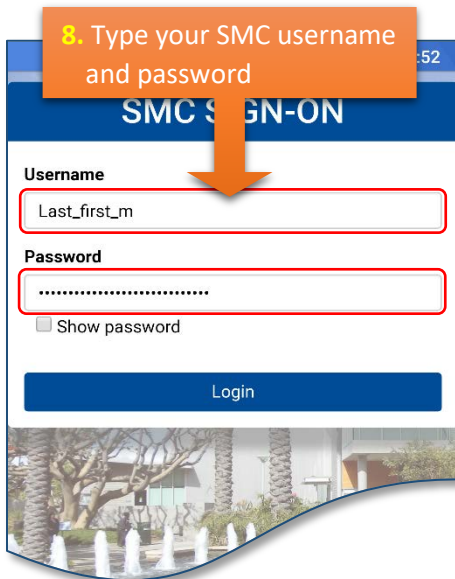

1. Open the Gmail App
(download it from the Play Store if it's not on your mobile)

Your SMC Student email should open within a few seconds...