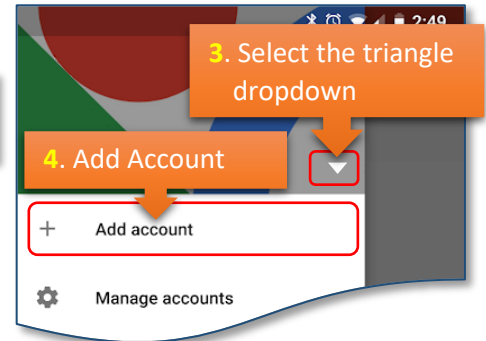

1. Open the Gmail App
(download it from the Play Store if it's not on your mobile)

Your SMC Student email should open within a few seconds...