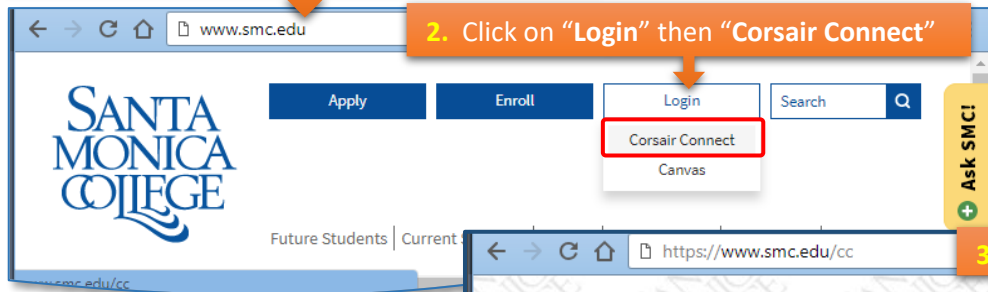

SMC STUDENT EMAIL ACCESS

Student email will be changing soon. The email window will not come up automatically when going to Corsair Connect. Rather, a separate log-on window will appear, which will then open student email. To access Student Email follow these instructions:

1. Open a browser and go to: www.smc.edu

2. Click on "Login" then "Corsair Connect"