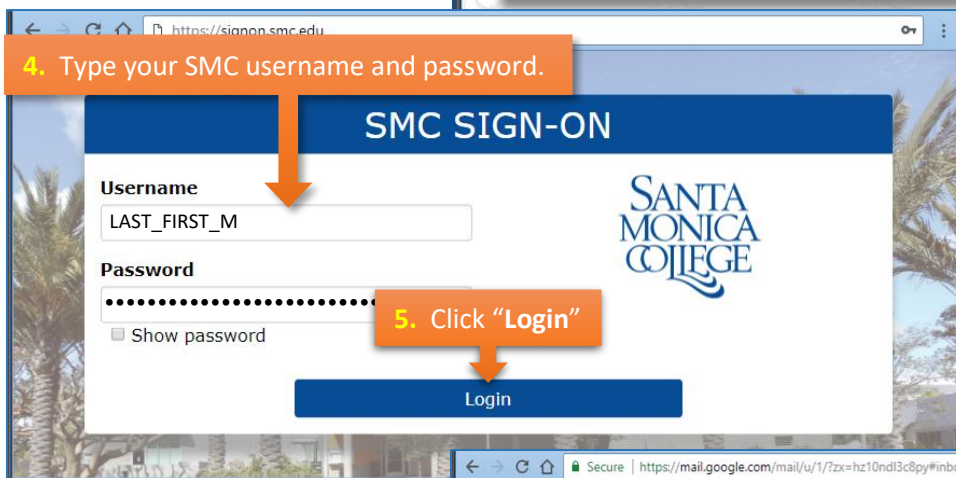

1. Open a browser and go to: www.smc.edu

2. Click on "Login" then "Corsair Connect"

3. Select "SMC Gmail"

4. Type your SMC username and password.

5. Click "Login"