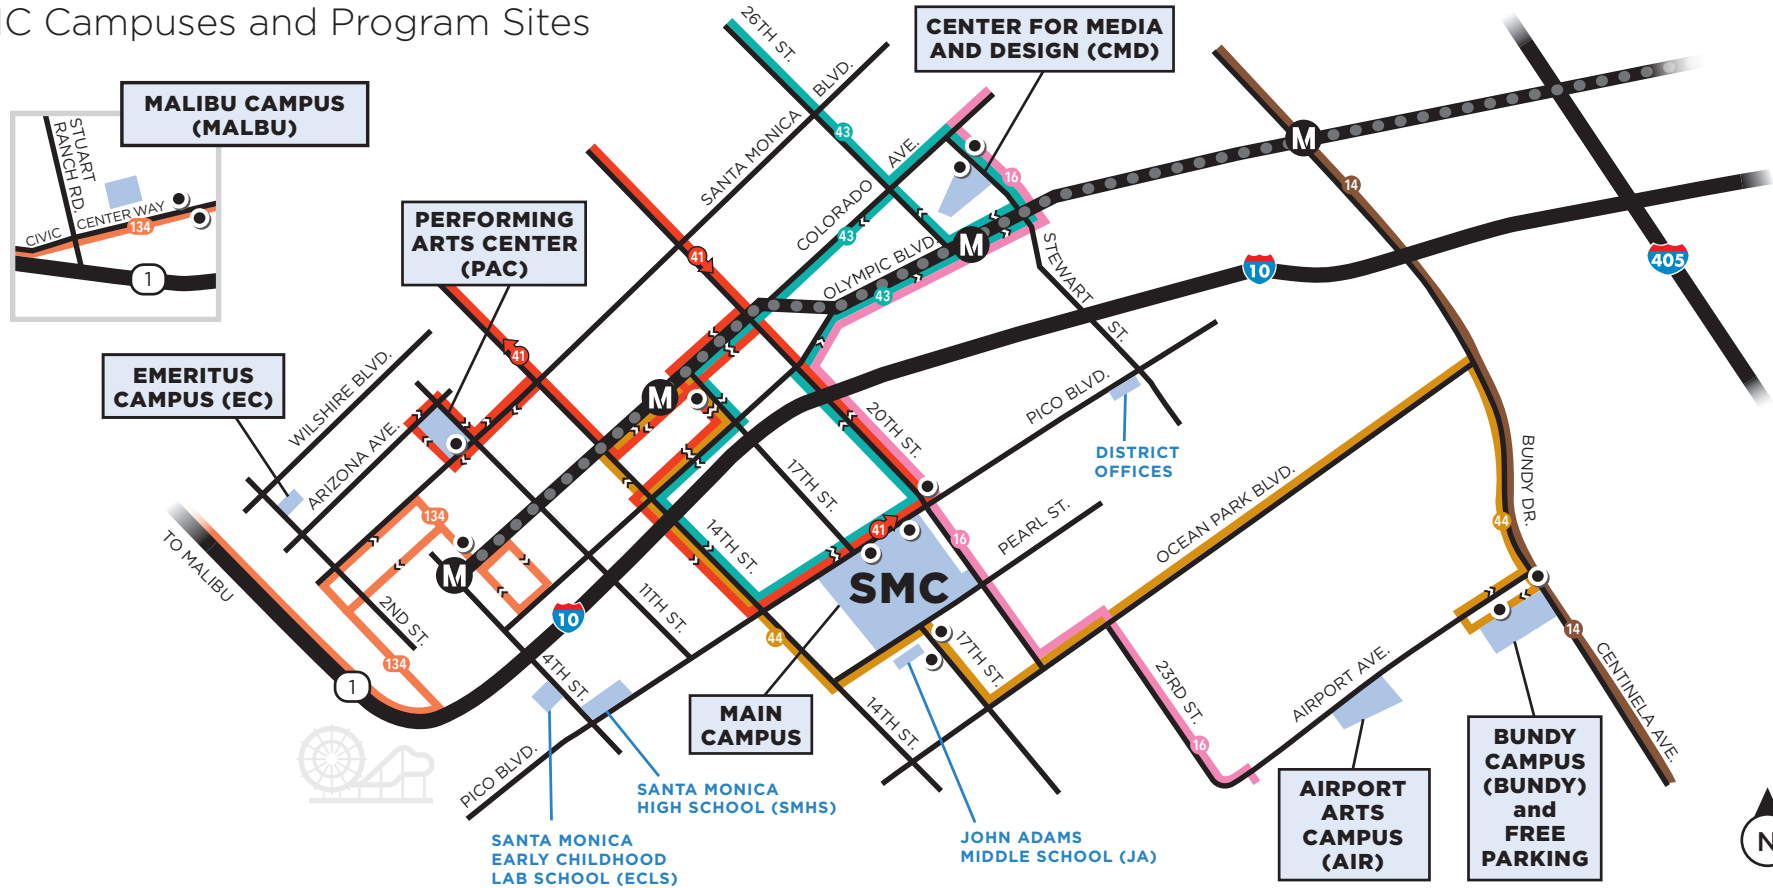

## SMC Campuses and Program Sites

#### Main Campus

1900 Pico Boulevard  
Santa Monica, CA 90405

### ADDITIONAL CLASS LOCATIONS

**Route #41** connects the Metro E Line, SMC main campus, and Performing Arts Center (PAC). (Weekday only.)

**Route #43** connects the Metro E Line, SMC main campus, and Center for Media and Design (CMD). (Weekday only.)