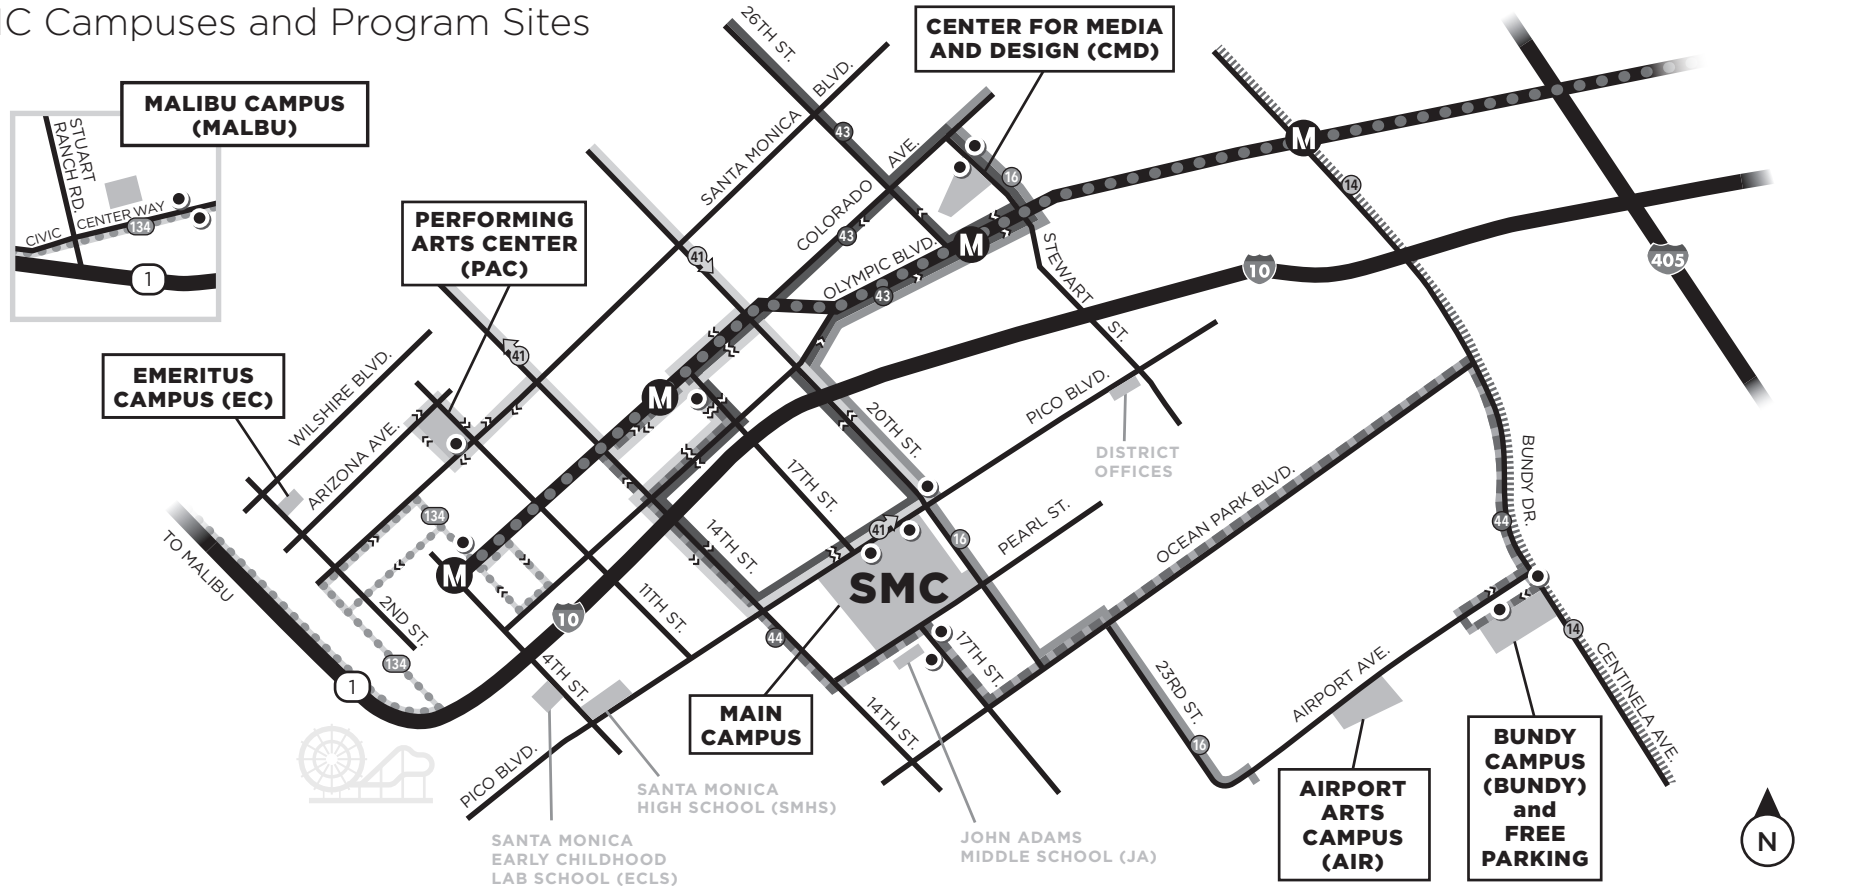

## SMC Campuses and Program Sites

#### Main Campus

1900 Pico Boulevard  
Santa Monica, CA 90405

### ADDITIONAL CLASS LOCATIONS